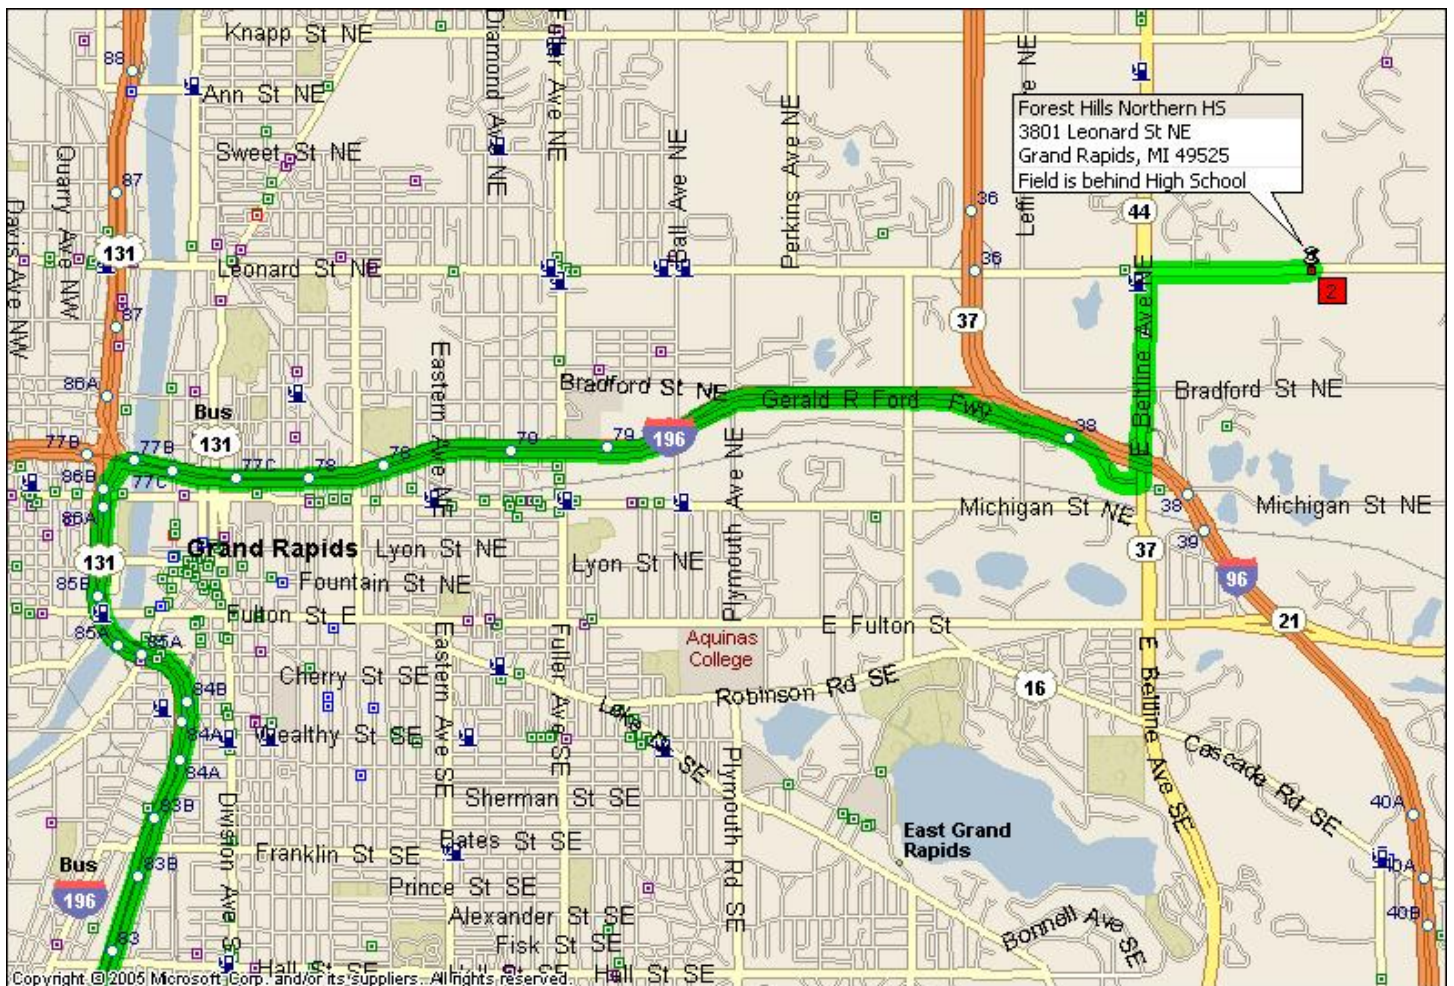

Directions to Forest Hills Northern Bowl (3801 Leonard St NE)

Distance from I-94 & US-131 intersection: 58 miles

1. Take US-131 north 52 miles to Exit 86 (I-196 East toward Lansing).
2. Continue east on I-196 4.2 miles where it becomes I-96 East and M-37 South.
3. Continue east on I-96 a very short distance to Exit 38 (M-37 / East Beltline Ave).
4. Turn left onto East Beltline (M-37 to become M-44) north.
5. Continue north on East Beltline Ave nearly a mile to Leonard St and turn right.
6. Continue east on Leonard St a little over a half mile to the High School.
7. Forest Hills Northern High School is on the north side of the road and has a sign in front. Pull into the school lot and follow the access road around to the back.
8. The field will be to your left (west side) and is located between the Northern Trails school building and the Middle School building.

Alternatively, you can take M-6 east toward Lansing and come up I-96 from the south to avoid congestion around the downtown area. The M-6 route is 5 miles further, but may be quicker depending on traffic.